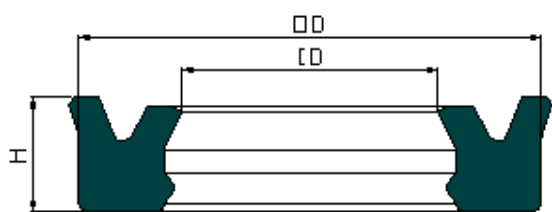

Rising Sun Rubber Co., Ltd

Factory : No.5-4, San-he Village ,Fuxing Township, Changhua County, Taiwan

Office : No.178, Yude Rd., North Dist., Taichung City, Taiwan

Tel. :886 4 2206 8598 Fax :886 4 2206 8198

YH22 TYPE