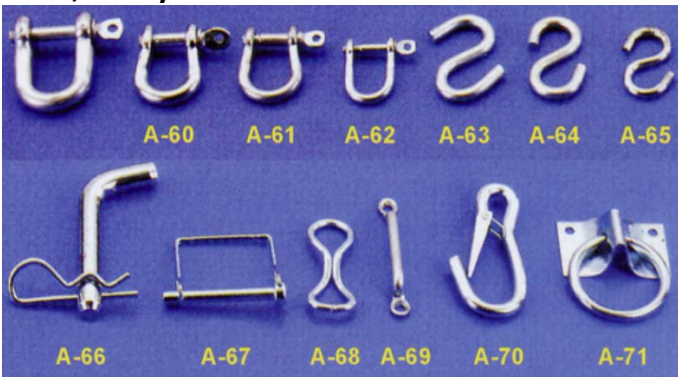

Tel. 886 4 2254 9618

Factory and supplier from Taiwan

**Parts for Swing, Swing rack, Belt buckle, Hook, Safety hook, Safety latch, Pulley hardware, Hardware.**

**Hot Selling**

**Parts for Swing: A-72~ A-158**

**Swing rack: A-154-010, A155-011, A156-012, A157-013, A158-014.**

**Buckle, Belt buckle: A-151~ A-156**

**Belt buckle: A148, A149, A150**

**A151, A152, A153, A154, A155**

**Hook, Safety hook: A-60~ A-71**

**Safety hook: A77, A78, A79, 80, A81**

**Safety latch: A-123~ A-129**

**Pulley hardware: A98, A99, A100, A101, A102, A103, A104**

**A105, A106, A107, A108, A109**

A110, A111, A112, A113, A115, A116

A117, A118, A119, A120, A121, A122

Hardware: A01~ A71

**Stamp Steel Pipe Swing Hanger**

4 sizes: 2-3/8", 3-1/2", 4-1/2", 5"

鐵板管夾有四種尺寸:

2-3/8", 3-1/2", 4-1/2", 5"

**Ductile Iron Swing Hangers**

w/Round Shape Pendulum

Galvanized (洋角鐵板套)