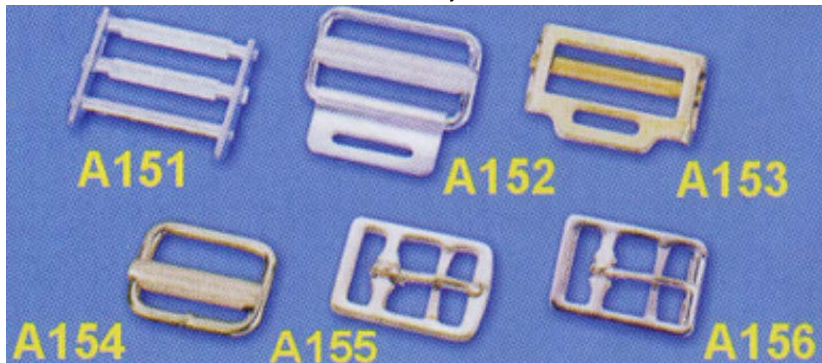

## Swing Parts Racks Pulley Safety Latch Mountaineering Hook

9F-3, No. 69, Sec. 3, Huan Chung Rd., Xi Tuen Dist. Taichung 40755 Taiwan

E-mail: [Hi.Taiwanmfg@gmail.com](mailto:Hi.Taiwanmfg@gmail.com)

[www.Taiwanmfg.com](http://www.Taiwanmfg.com)

Tel. 886 4 2254 9618

Factory and supplier from Taiwan

**Parts for Swing, Swing rack, Belt buckle, Hook, Safety hook, Safety latch, Pulley hardware, Hardware.**

**Hot Selling**

**Parts for Swing: A-72~ A-158**

**Swing rack: A-154-010, A155-011, A156-012, A157-013, A158-014.**

**Buckle, Belt buckle: A-151~ A-156**

**Belt buckle: A148, A149, A150**

**A151, A152, A153, A154, A155**

**Hook, Safety hook: A-60~ A-71**

Hardware: A01~ A71

**Stamp Steel Pipe Swing Hanger**

4 sizes: 2-3/8", 3-1/2", 4-1/2", 5"

鐵板管夾有四種尺寸:

2-3/8", 3-1/2", 4-1/2", 5"

**Ductile Iron Swing Hangers**

w/Round Shape Pendulum

Galvanized (洋角鐵板套)