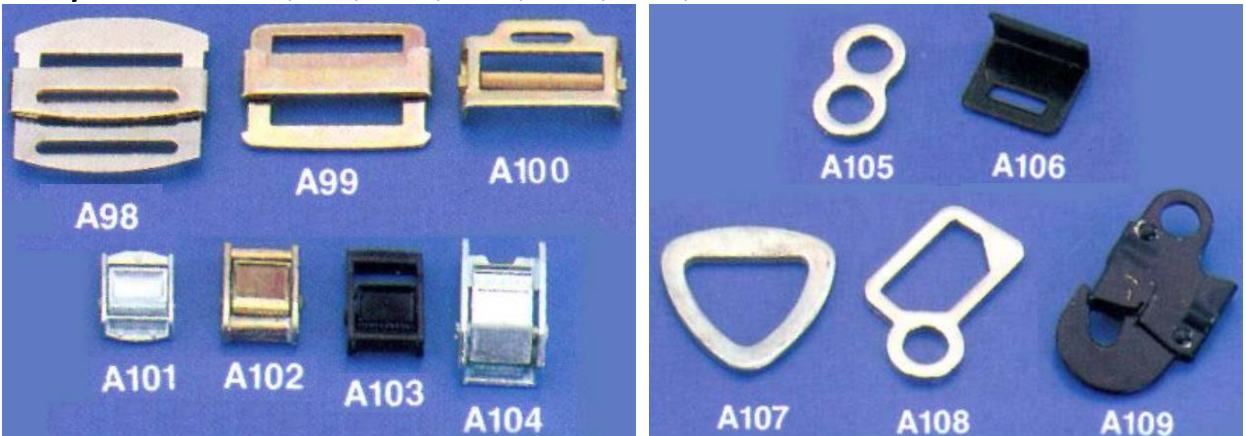

**Swing rack: A-154-010, A155-011, A156-012, A157-013, A158-014.**

**Buckle, Belt buckle: A-151~ A-156**

**Belt buckle: A148, A149, A150**

**A151, A152, A153, A154, A155**

**Hook, Safety hook: A-60~ A-71**

**Safety hook: A77, A78, A79, 80, A81**

**Safety latch: A-123~ A-129**

**Pulley hardware: A98, A99, A100, A101, A102, A103, A104**

**A105, A106, A107, A108, A109**

A110, A111, A112, A113, A115, A116

A117, A118, A119, A120, A121, A122

Hardware: A01~ A71

**Stamp Steel Pipe Swing Hanger**

4 sizes: 2-3/8", 3-1/2", 4-1/2", 5"

鐵板管夾有四種尺寸:

2-3/8", 3-1/2", 4-1/2", 5"

**Ductile Iron Swing Hangers**

w/Round Shape Pendulum

Galvanized (洋角鐵板套)