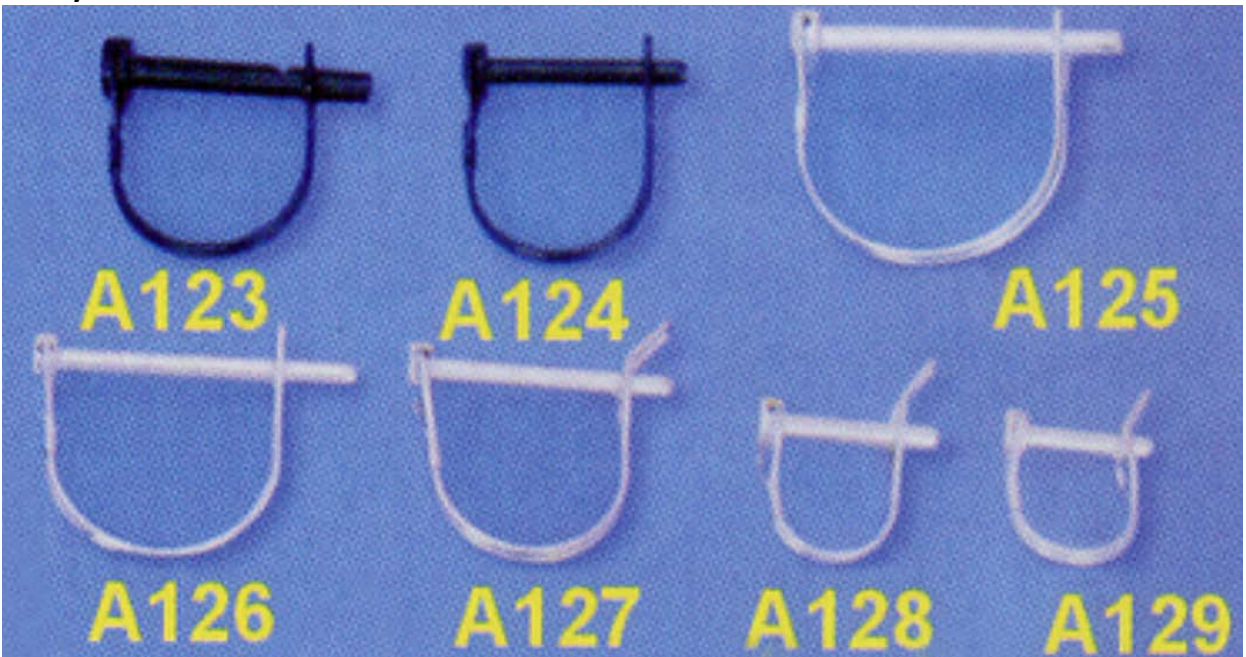

Tel. 886 4 2254 9618

Factory and supplier from Taiwan

**Parts for Swing, Swing rack, Belt buckle, Hook, Safety hook, Safety latch, Pulley hardware, Hardware.**

**Hot Selling**

**Parts for Swing: A-72~ A-158**

**Swing rack: A-154-010, A155-011, A156-012, A157-013, A158-014.**

**Buckle, Belt buckle: A-151~ A-156**

**Belt buckle: A148, A149, A150**

**A151, A152, A153, A154, A155**

**Hook, Safety hook: A-60~ A-71**

**Safety hook: A77, A78, A79, 80, A81**

**Safety latch: A-123~ A-129**

**Pulley hardware: A98, A99, A100, A101, A102, A103, A104**

**A105, A106, A107, A108, A109**

A110, A111, A112, A113, A115, A116

A117, A118, A119, A120, A121, A122

Hardware: A01~ A71

**Stamp Steel Pipe Swing Hanger**

4 sizes: 2-3/8", 3-1/2", 4-1/2", 5"

鐵板管夾有四種尺寸:

2-3/8", 3-1/2", 4-1/2", 5"

**Ductile Iron Swing Hangers**

w/Round Shape Pendulum

Galvanized (洋角鐵板套)